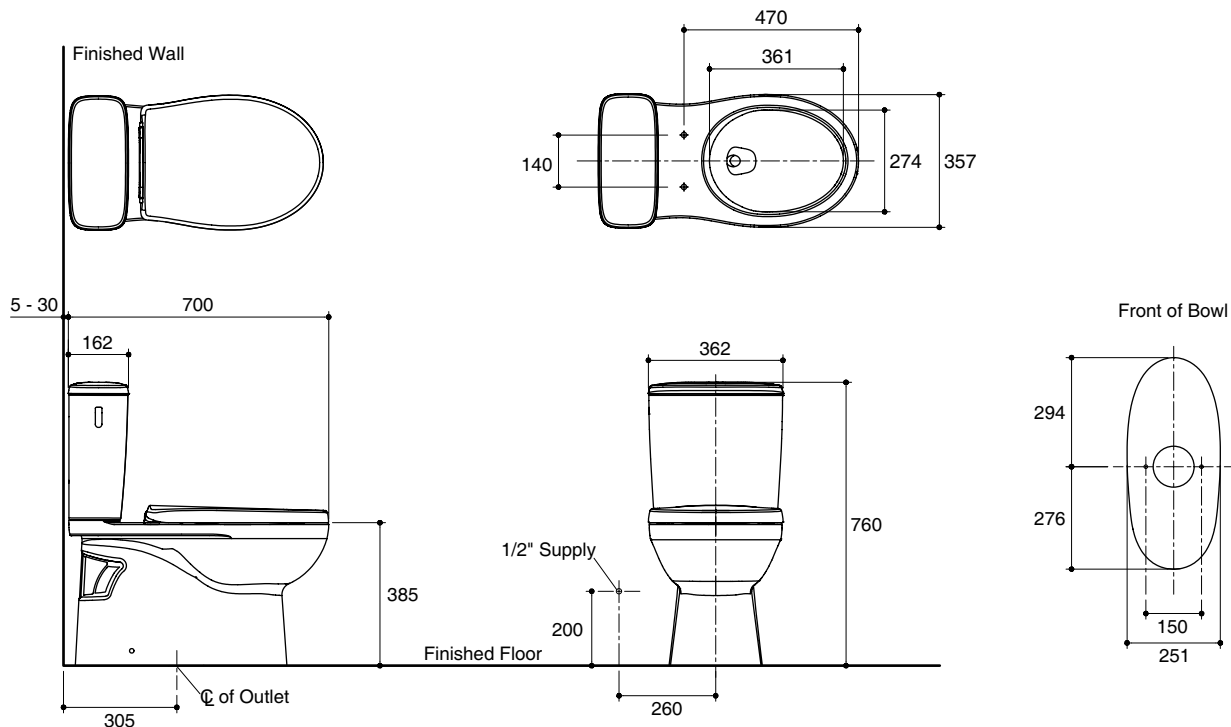

Features

- Vitreous china
- Elongated bowl
- Includes quiet close seat
- Includes polished chrome trip lever
- Class Five+ dual flush system
- 3/4.5 liter per flush
- 305 mm rough-in for S-trap
- 700 x 362x 760 mm

Codes/Standards Applicable

Specified model meets or exceeds the following:

- ASME A112.19.2/CSA B45.1
- GB6925
- TIS 792
- CNS 3320

Technical Information

Fixture:	
Configuration	two-piece, elongated
Water per flush	3/4.5 liter
Passageway	51 mm
Water area	212 x 182 mm
Water depth from rim	165 mm
Seat post hole centers	140 mm

TWO-PIECE TOILET WITH SEAT K-20184K-S

Included Components:	
Bowl	K-20182K
Tank	K-20186K
Quiet close seat	K-20188X-*

Installation Notes

Install this product according to the installation guide.

Specified Model

Model	Description	Color/Finished
K-20184K-S	NEW PATIO 2 PC TOILET 305 MM	0: White

Dimensions are approximate.
Unit: mm

Note: The recommended dimension for installation can be adjusted according to user preferences and layout. Kohler Co. reserves the right to make changes in product characteristics, packaging, or availability at anytime without notice.